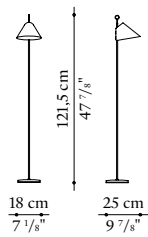

MONACHELLA

designed in 1953

MONACHELLA

designed in 1953

D_LP3

<i>Asta</i>	ottone	<i>Stem</i>	brass
<i>Riflettore scorrevole</i>	alluminio verniciato	<i>Sliding reflector</i>	painted aluminium
<i>Basamento</i>	ghisa verniciata	<i>Base-frame</i>	painted cast iron
<i>Puntale</i>	feltro	<i>Ferrule</i>	felt